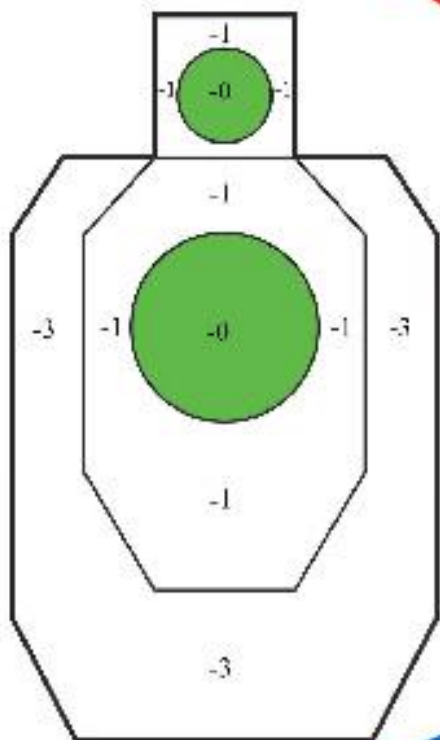

Register at:
practicescore.com/search/clubs/la_luz_idpa